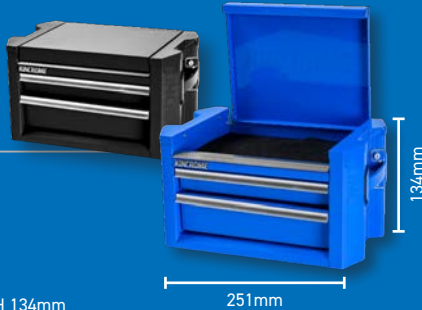

JUST ARRIVED NOV/DEC 2023

CONTOUR STORAGE

AVAILABLE IN 2 COLOURS

BLUE - K71012 BLACK - K71012B

KINCROME CONTOUR Mini Tool Chest

2 Drawer 10"

- > Dual Steel Side Handles
- > Aluminium Drawer Grips
- > Magnetic Drawer Retention
- > EVA Foam Drawer Liners
- > UV Stabilised Powder Coating
- > Measurements: L 251 x W 151 x H 134mm

Blue	K71012	LIST PRICE $90.00
Black	K71012B	LIST PRICE $90.00

AVAILABLE IN 2 COLOURS

BLUE - K71024 BLACK - K71024B

KINCROME CONTOUR Mini Tool Trolley

4 Drawer 10"

- > Dual Steel Side Handles
- > Aluminium Drawer Grips
- > 4 x Swivel Castors (2 x Lockable)
- > Magnetic Drawer Retention
- > Stainless Steel Work Surface
- > EVA Foam Drawer Liners
- > UV Stabilised Powder Coating
- > Measurements: L 251 x W 151 x H 206mm